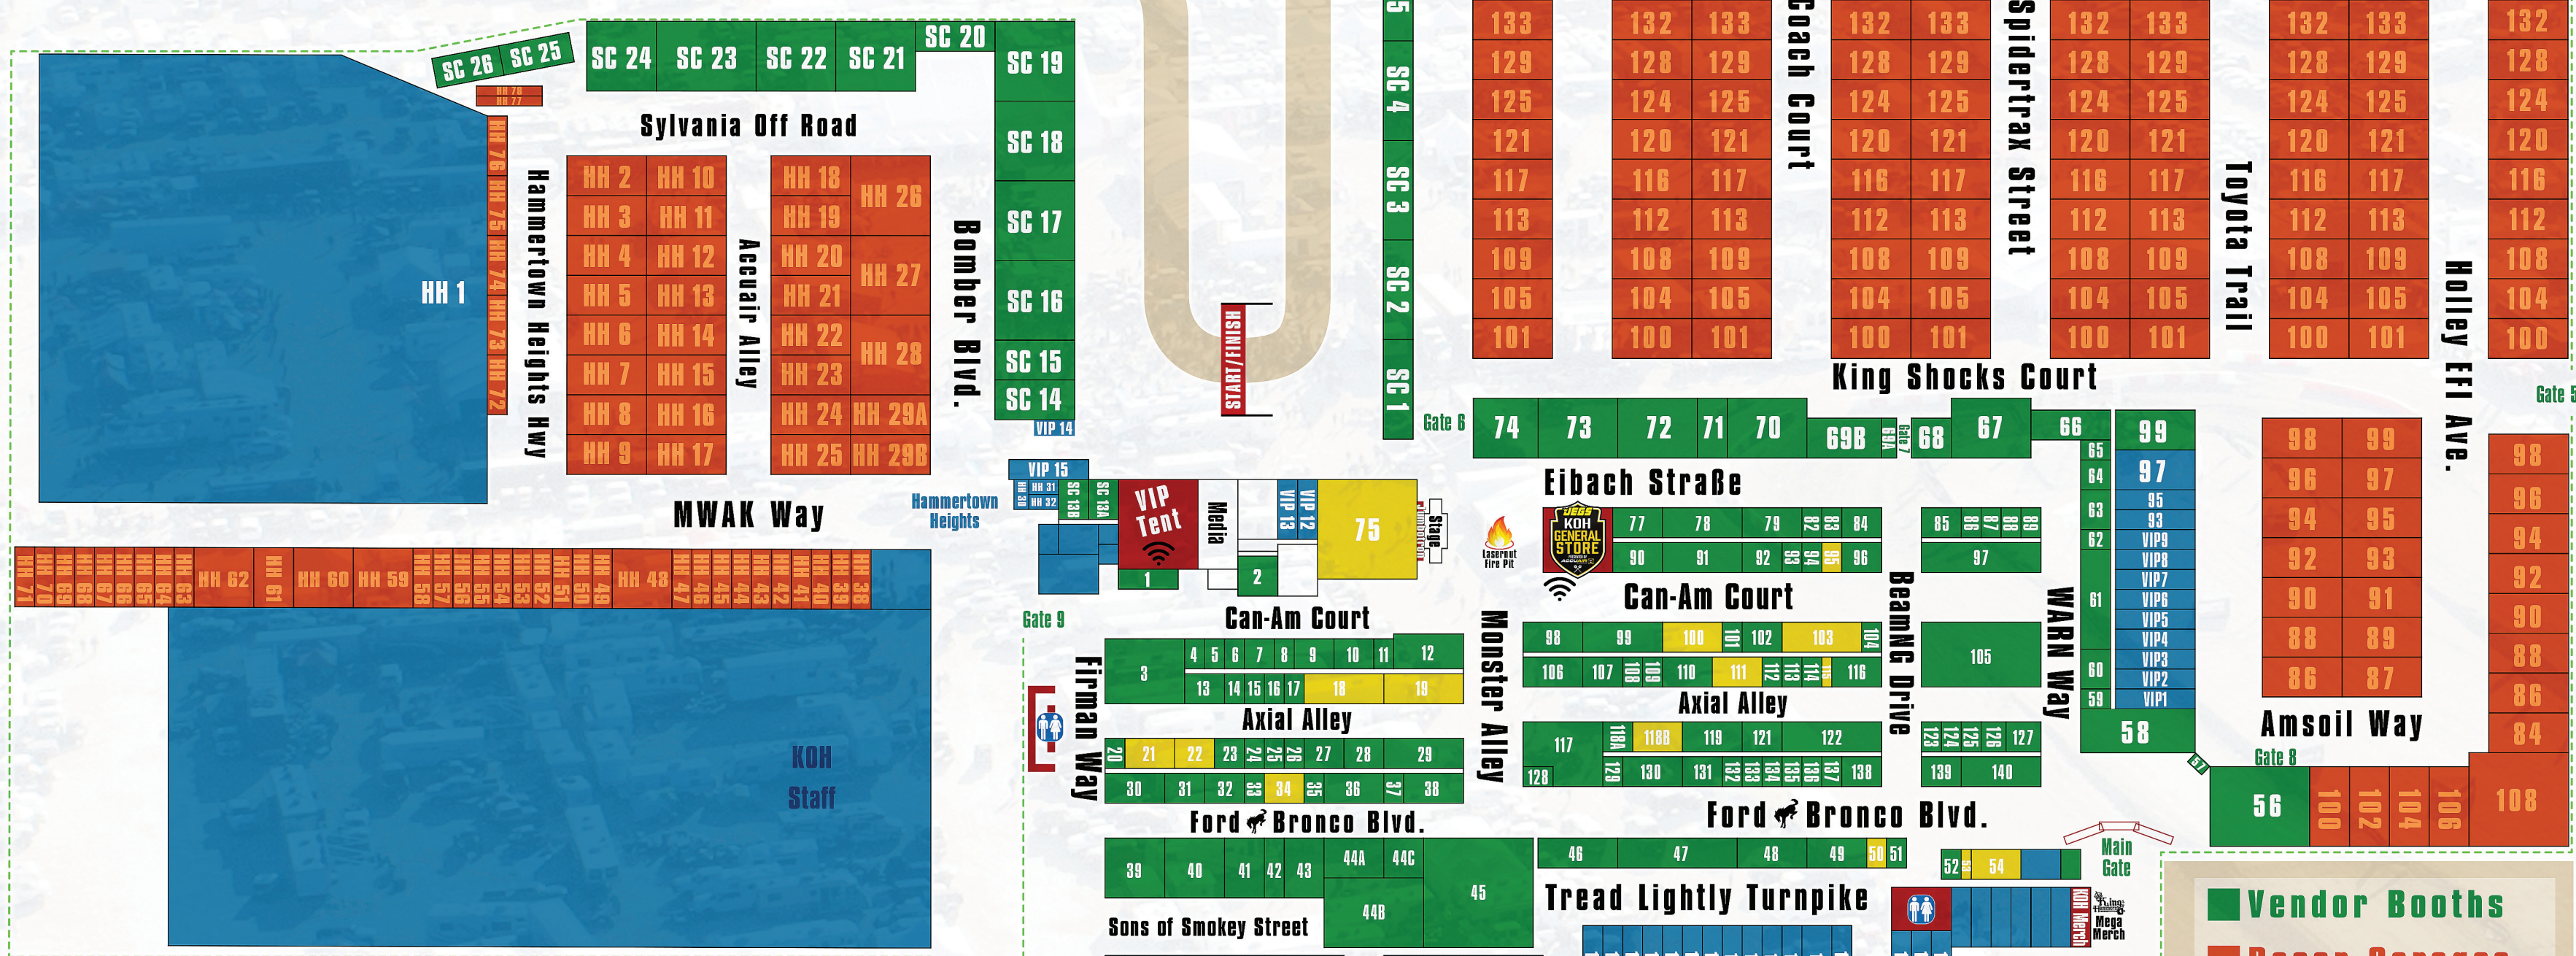

OPTIMA 2025 King of the Hammers

presented by **FORD PERFORMANCE**

HAMMERTOWN 2025

HAMMERTOWN VENDORS 2025

Number to the right of each vendor name correlates with their booth # on map
 ■ Food/Bvg, ● KOH General Store, ☞ King of the Motos Only, BR = Boone Rd, WBR = West Boone Rd

VENDOR BOOTHS

- Racer Garages
- Specialty Camping
- Food & Beverage
- Points of Interest
- KOH Public WIFI

PARKING

OVR OUTPOST
AT KING OF THE HAMMERS

Check out the OVR Outpost Overland Camping Area located at 34.458457, -116.497991, Feb 6 - 8th!

- Overland Product Vendors
- Hands-on Training
- Cooking Demos
- Recovery Classes

Be sure to check out these vendor booths further down Boone Rd. near the Welcome Gate!

Keep an eye out for these mobile vendors around the lakebed campgrounds and your favorite spectator areas!

- Action Pumping Inc.
- Hi-Desert Motorsports
- Ice Cream Jasmine
- Lil Ella Concessions LLC
- MechaMedix
- NUTTY BOLTS INDUSTRIAL HARDWARE
- Potato Hut
- Short bus ice cream hd
- The Off Road Coffee Stop
- Tread Lightly!
- Warn Industries