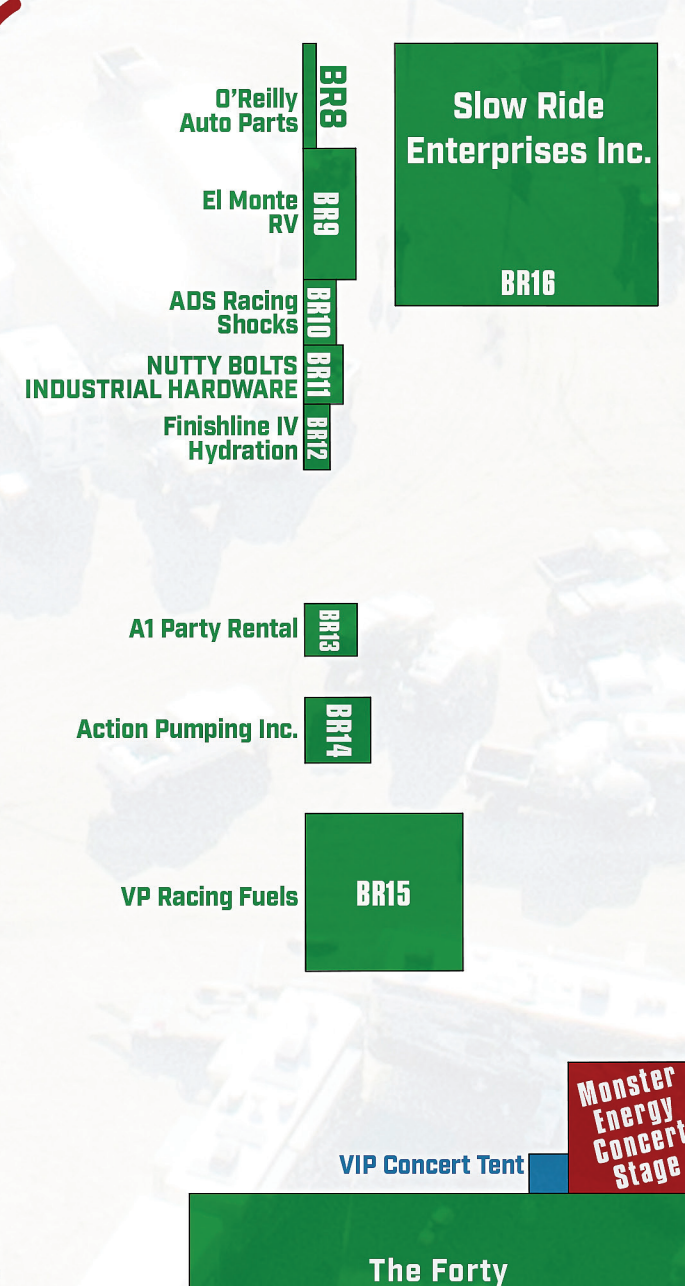

Keep an eye out for these mobile vendors around the lakebed campgrounds and your favorite spectator areas!

- Action Pumping Inc.
- Hi-Desert Motorsports
- Ice Cream Jasmine
- Lil Ella Concessions LLC
- MechaMedix
- NUTTY BOLTS INDUSTRIAL HARDWARE
- Potato Hut
- Short bus ice cream hd
- The Off Road Coffee Stop
- Tread Lightly!
- Warn Industries

KOH Rookies BR6

VIP Concert Tent

Monster Energy Concert Stage