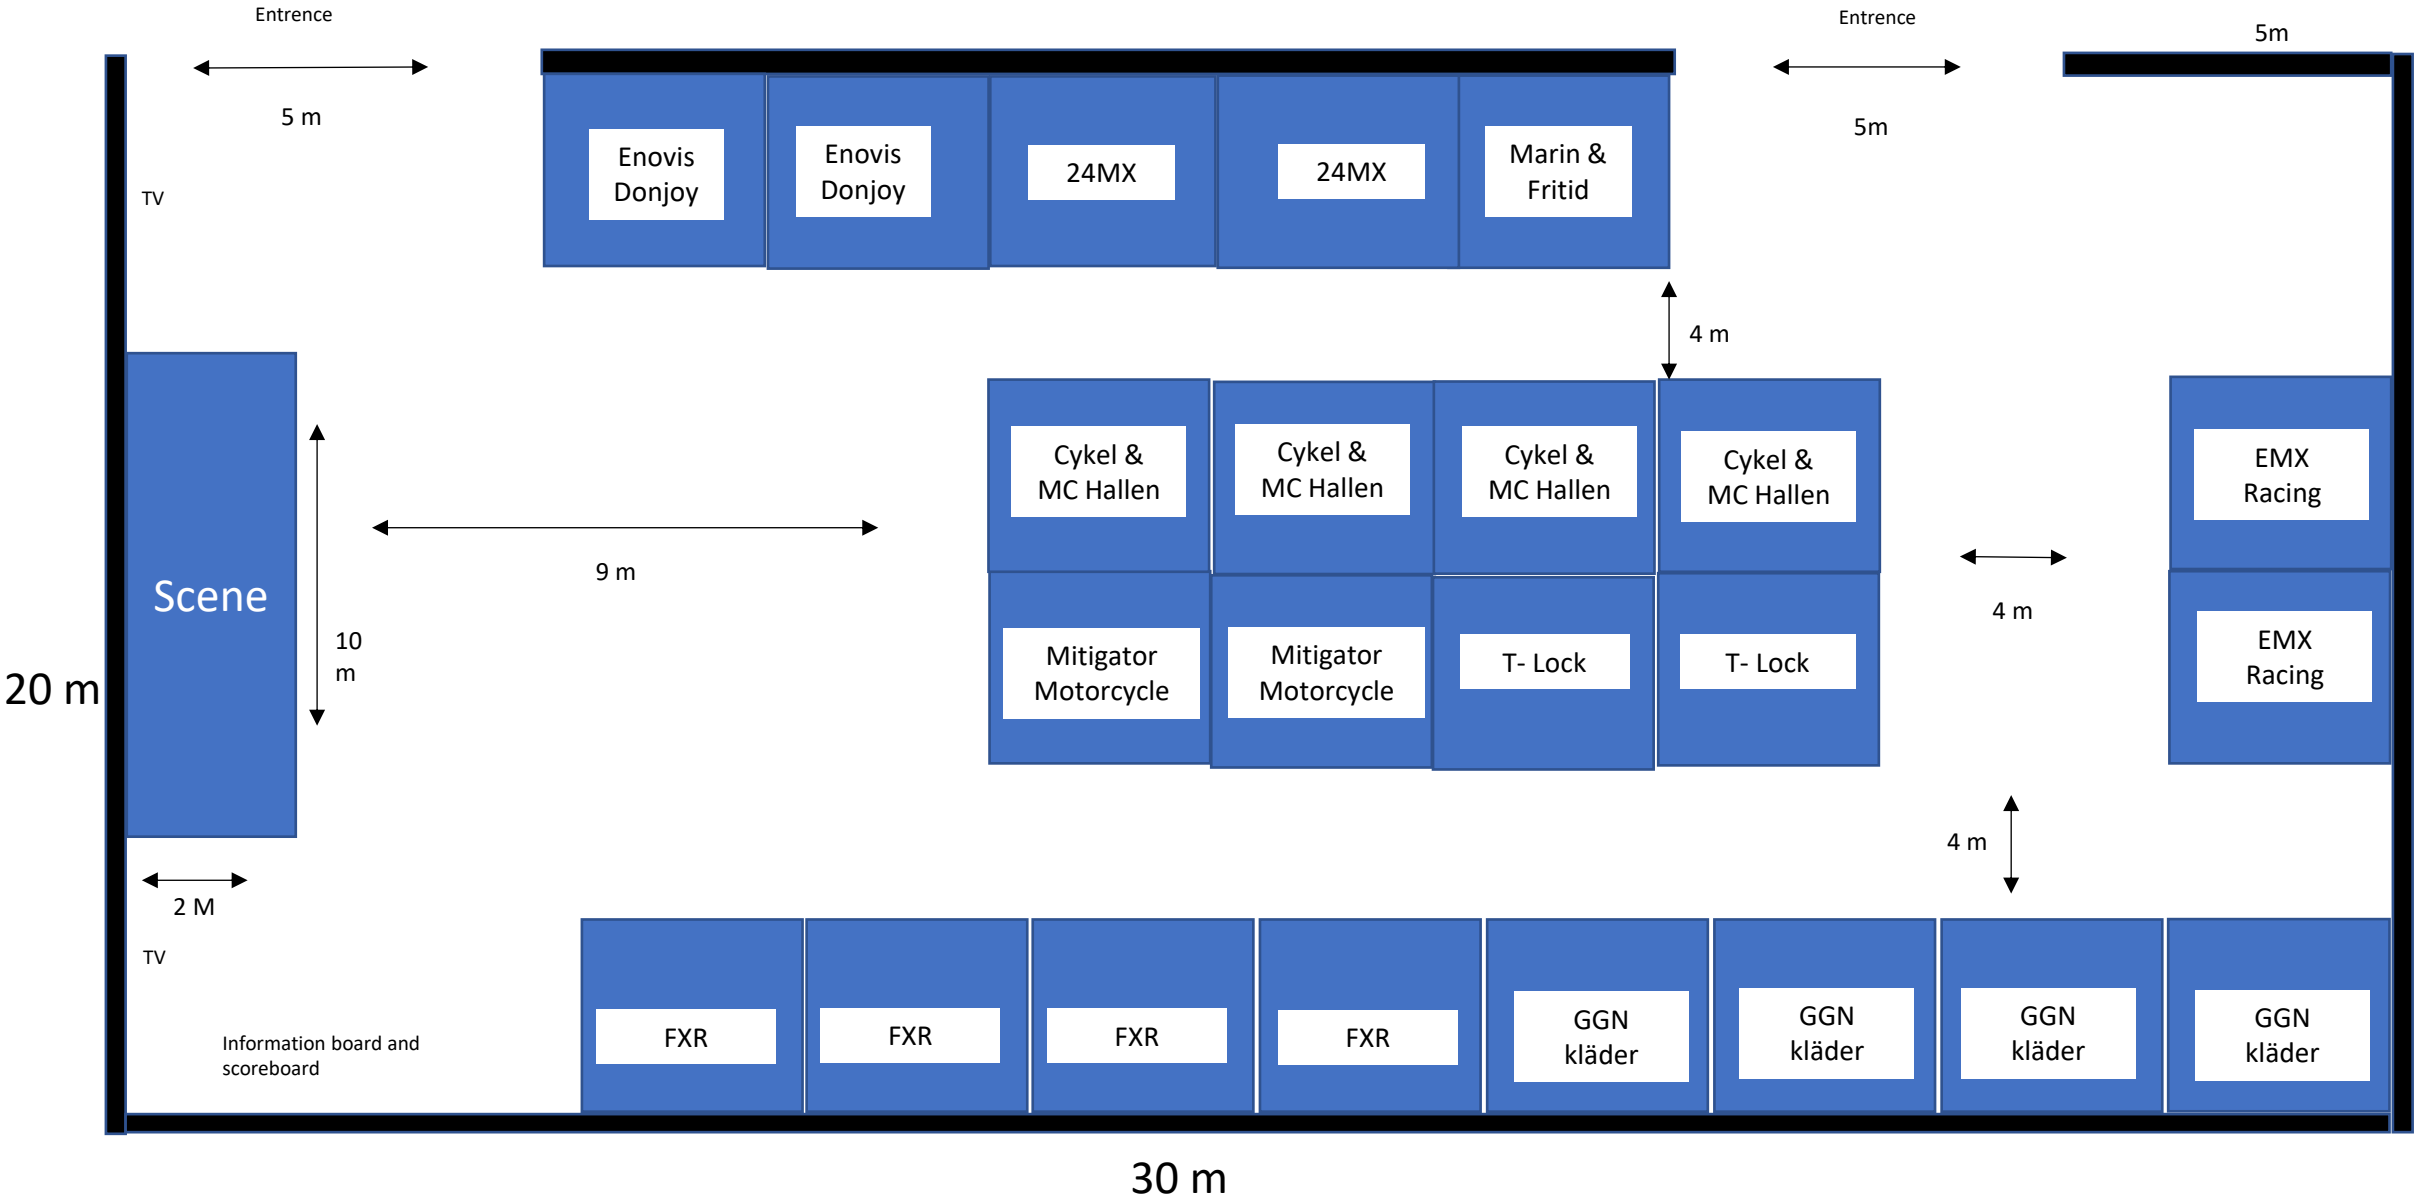

EXHIBITION TENT 2024

EACH SQUARE IS 3 x 3 metre