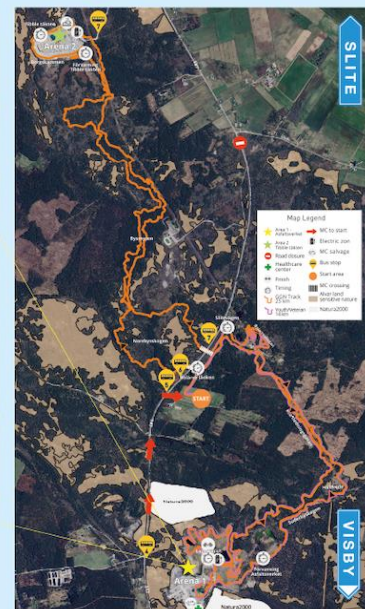

START TIMES OCH NATIONS

Welcome to Hejdeby and Gotland Grand National 2.0

Here you find information about the competition and maps over the area.

CLASSES

Class	Age
1 Elite	
1 Elite, Women	
2 Senior	
3 Junior	
4 Amateur	15-29
5 Amateur	30-39
6 Amateur	40-49
7 Amateur	50-59
8 Women	15-29
9 Women	30+
10 Military	
11 Adventure	
12 Amateur	60 +
14 Veteran Pre 74	
15 Veteran 1975-1985	
16 Veteran EVO	
17 Veteran Super EVO	
18 Electric	
-----	
1 Youth E0 Boys	12-16
1 Youth E0 Girls	12-16
2 Youth E1 Boys	13-16
2 Youth E1 Girls	13-16
-----	
3 Golden helmet 85 cc	up to 12
4 Golden helmet 65 cc	up to 12
5 Golden helmet 50cc	up to 12

MTB Amateur W/M	
MTB Sport W/M	
MTB Youth B/G	

MTB E-Bike 250w/25km/h Sport W/M	
MTB E-Bike 250w/25km/h Sport W/M	

START TIME

THURSDAY 24 OCTOBER

10:00 – MTB

- Amateur, D/H
- Sport, D/H
- Youth Sport, D/H

14:00 – E-Bike

- MTB E- Bike 250w/25km/h Amateur, D/H
- MTB E- Bike 250w/25km/h Sport, D/H

FRIDAY 25 OCTOBER

08:30 – Class 5 Golden Helmet 50cc

08:30 – Veteran

09:30 – Golden Helmet 65 cc

10:30 – Golden Helmet 85 cc

10:00 – Youth

12:45 – [50-59] Startnr 1000-1399

12:55 – [50-59] Startnr 1400<

13:05 – Women 15-29

- Women 30+
- 60+
- Military
- Adventure

SATURDAY 26 OCTOBER

08:40 – [15-29]

08:55 – [30-39]

09:10 – [40-49]

12:30 – Elite W/M

- Senior
- Junior
- Electric

The largest
Enduro race in the world
With 3000 starting competitors

Nations Participating in
Gotland Grand National 2024