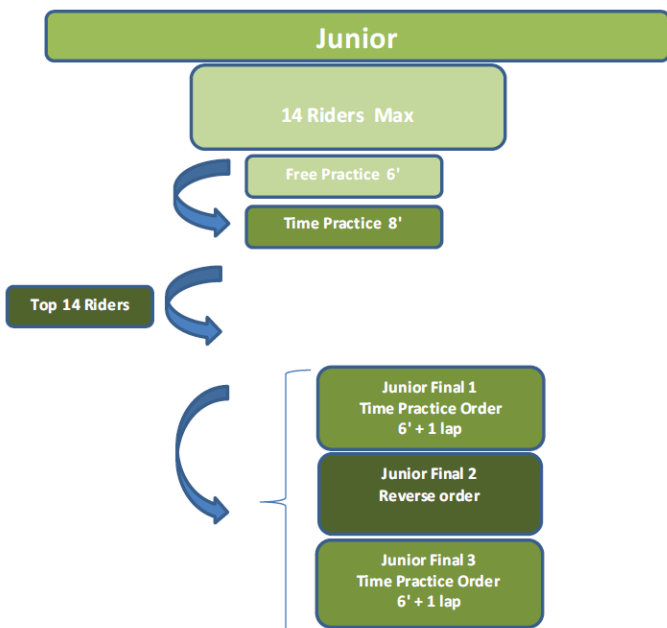

Race Format

Prestige:

Prestige + Open :

Juniors:

14 Riders Max

More than 14 Riders

25 to 28 Riders

29 to 38 Riders

39 to 42 Riders