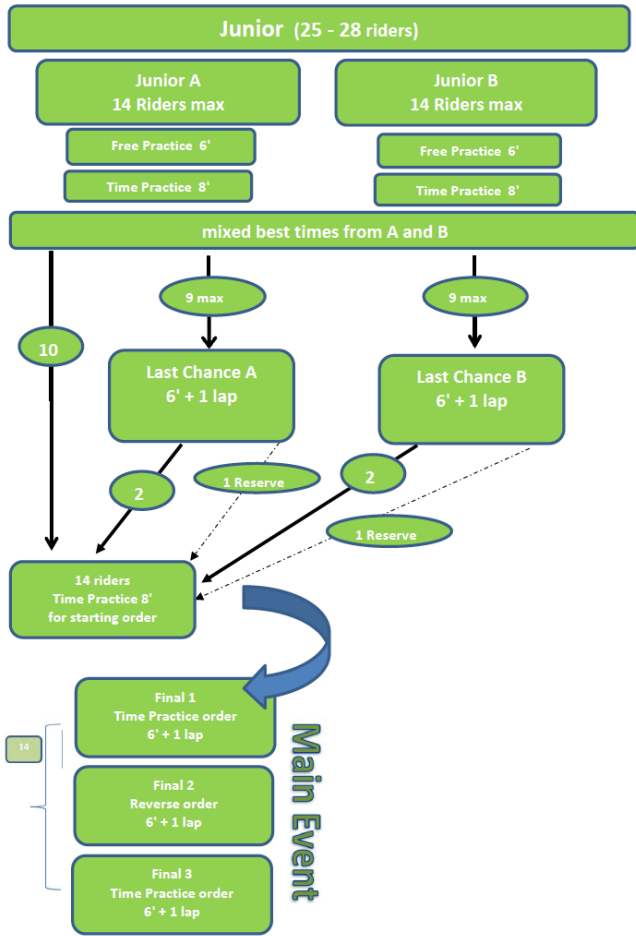

Race Format

Prestige:

Prestige + Open :

Juniors:

14 Riders Max

More than 14 Riders

25 to 28 Riders

29 to 38 Riders

39 to 42 Riders