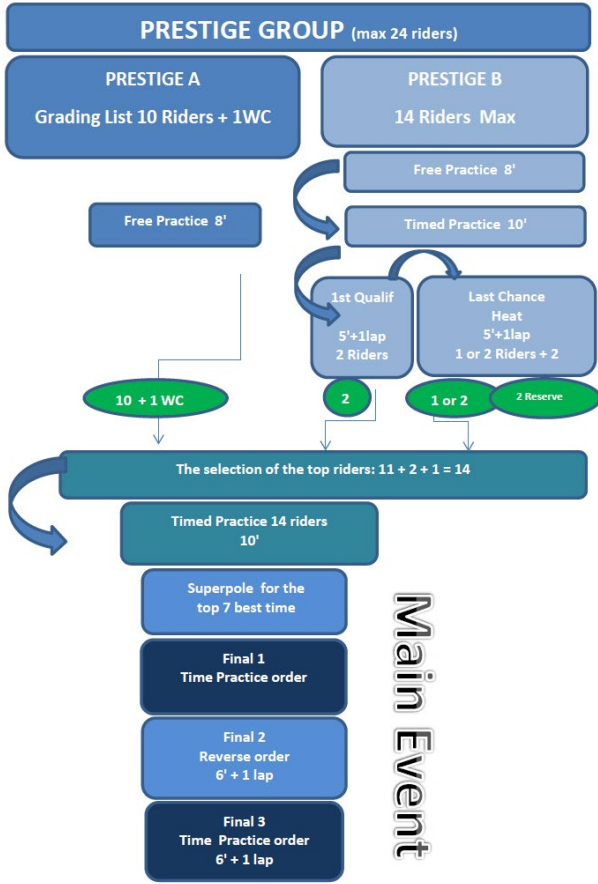

Race Format

Prestige:

Prestige + Open :

Juniors:

14 Riders Max

More than 14 Riders

25 to 28 Riders

29 to 38 Riders

39 to 42 Riders