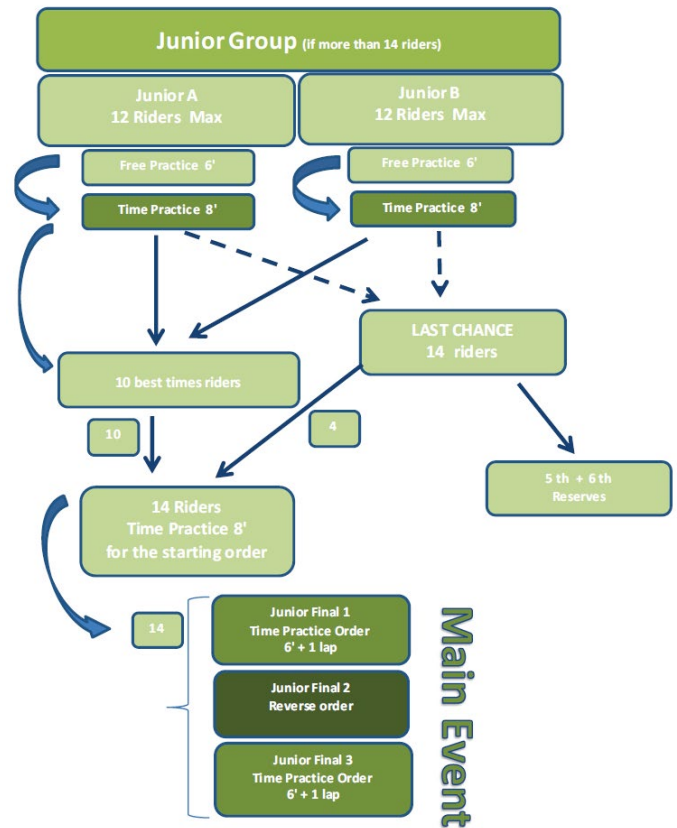

Race Format

Prestige:

Prestige + Open :

Juniors:

14 Riders Max

More than 14 Riders

25 to 28 Riders

29 to 38 Riders

39 to 42 Riders