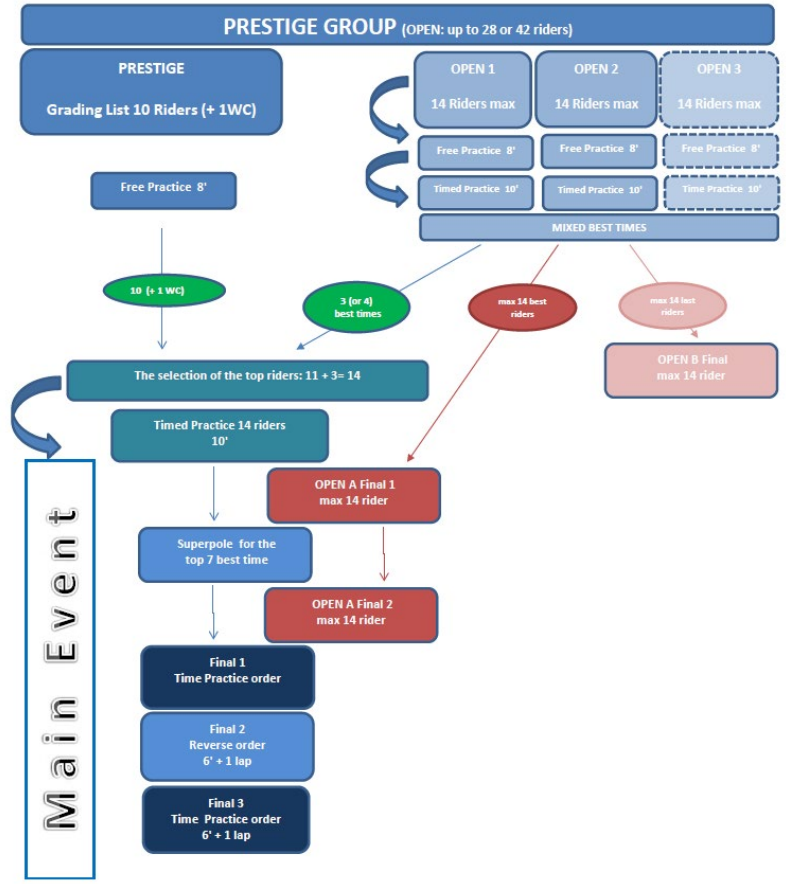

Race Format

Prestige:

Prestige + Open :

Juniors:

14 Riders Max

More than 14 Riders

25 to 28 Riders

29 to 38 Riders

39 to 42 Riders