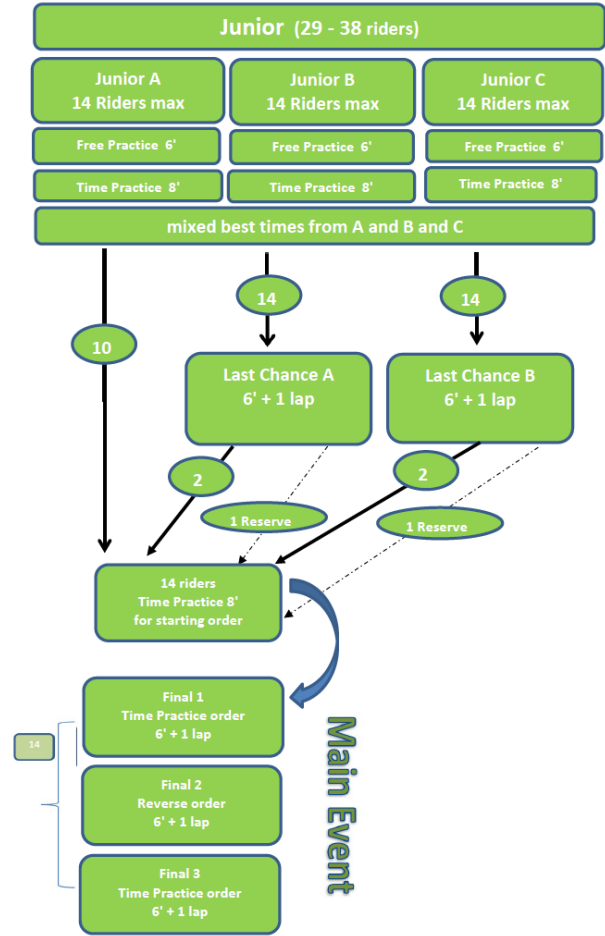

Race Format

Prestige:

Prestige + Open :

Juniors:

14 Riders Max

More than 14 Riders

25 to 28 Riders

29 to 38 Riders

39 to 42 Riders