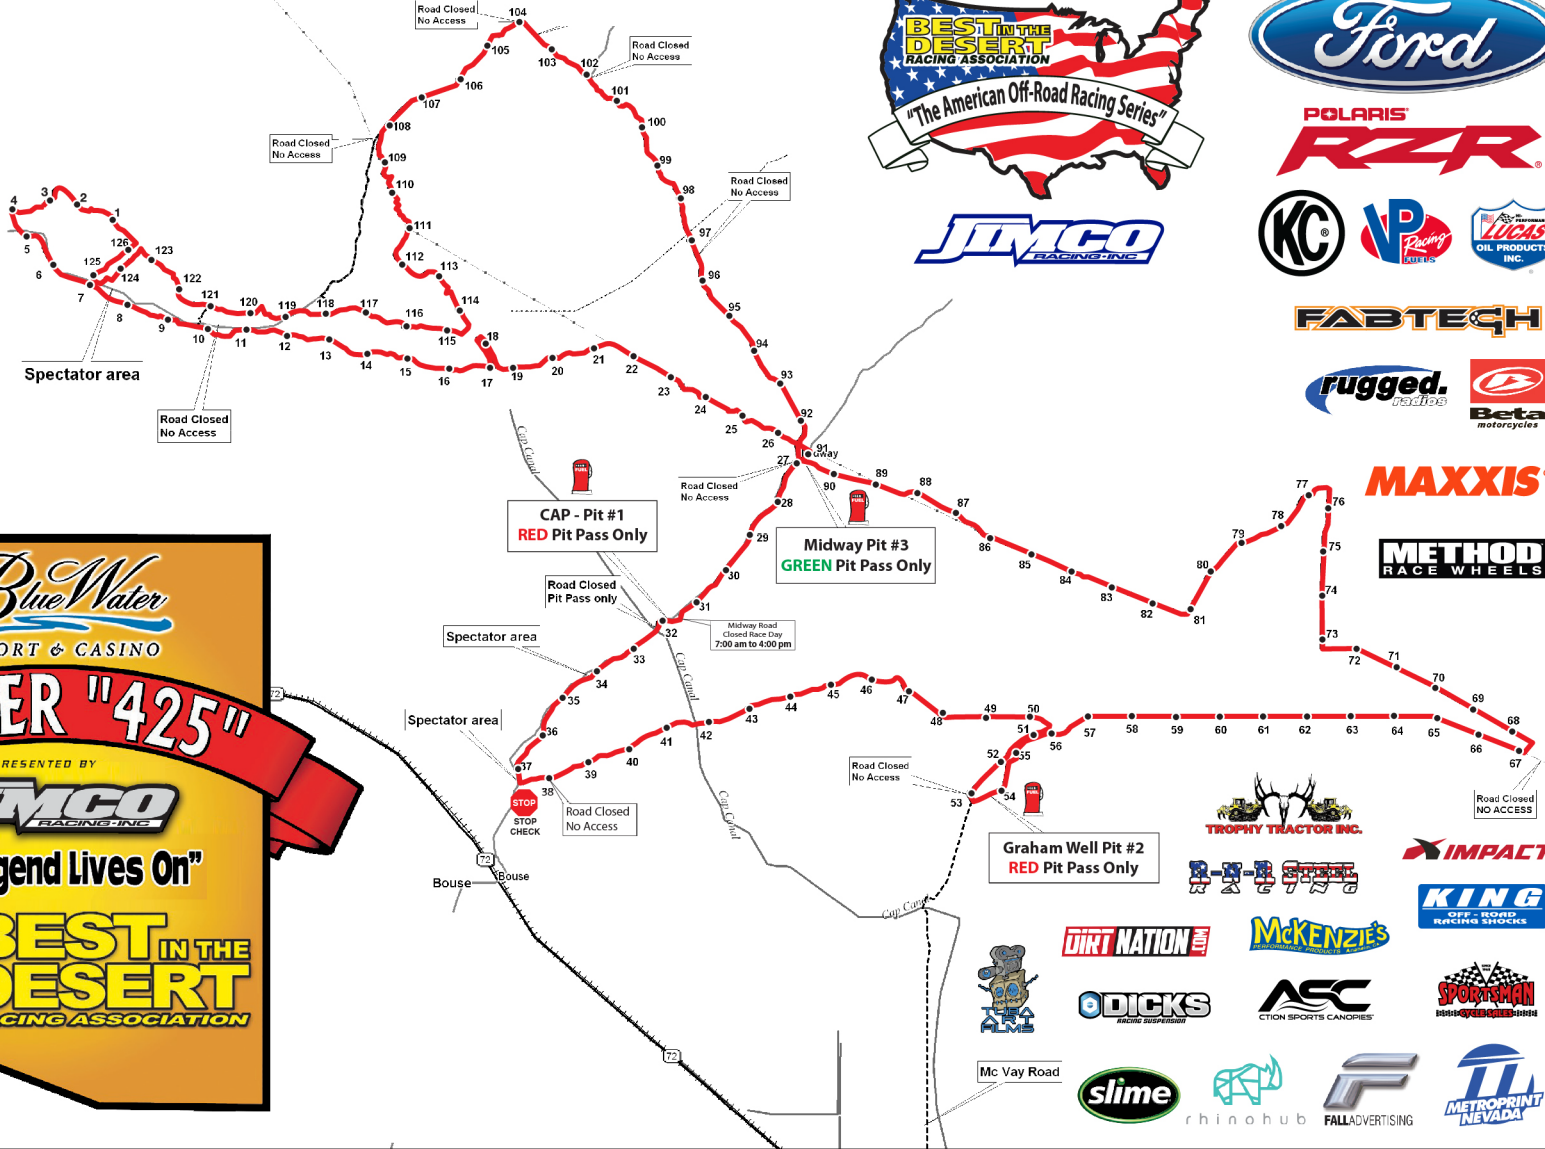

SPECIAL NOTE FOR RACERS & SUPPORT CREWS

rugged.
radios

RUGGED RELAY
152.960
FREQUENCY

Blue Water
RESORT & CASINO

PARKER "425"

PRESENTED BY
JIMCO RACING

"The Legend Lives On"

BEST IN THE DESERT
RACING ASSOCIATION

MAXXIS
TRIPLE CROWN
2021

2021 BLUEWATER RESORT PARKER "425" PARTICIPANT MAP