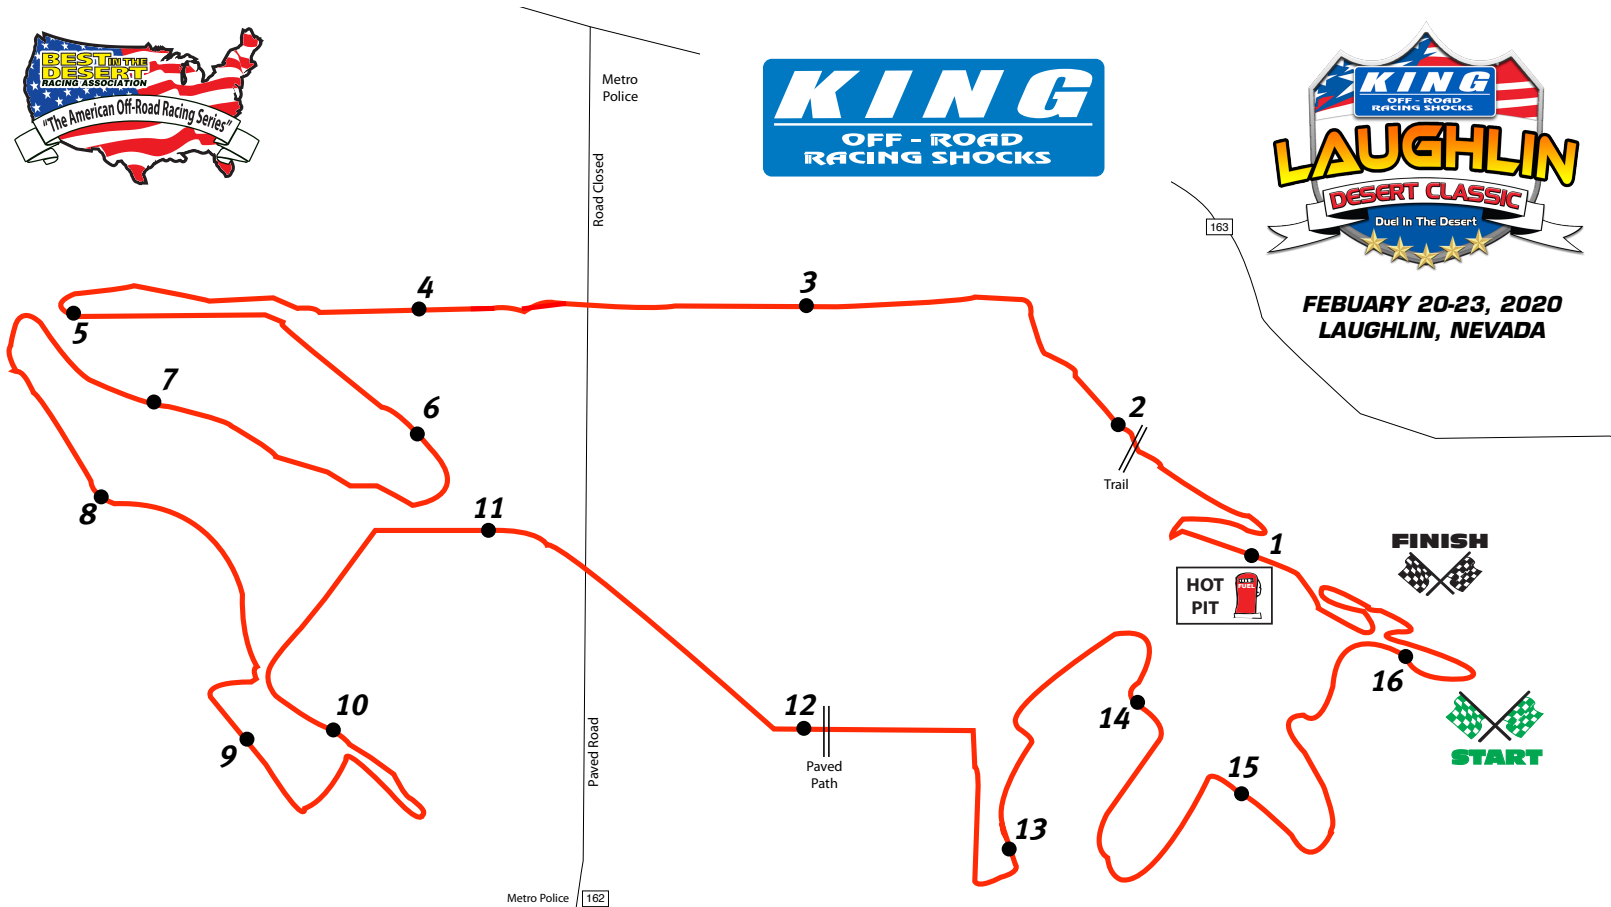

FEBRUARY 20-23, 2020  
LAUGHLIN, NEVADA

# 2020 KING SHOCKS LAUGHLIN DESERT CLASSIC PARTICIPANT MAP